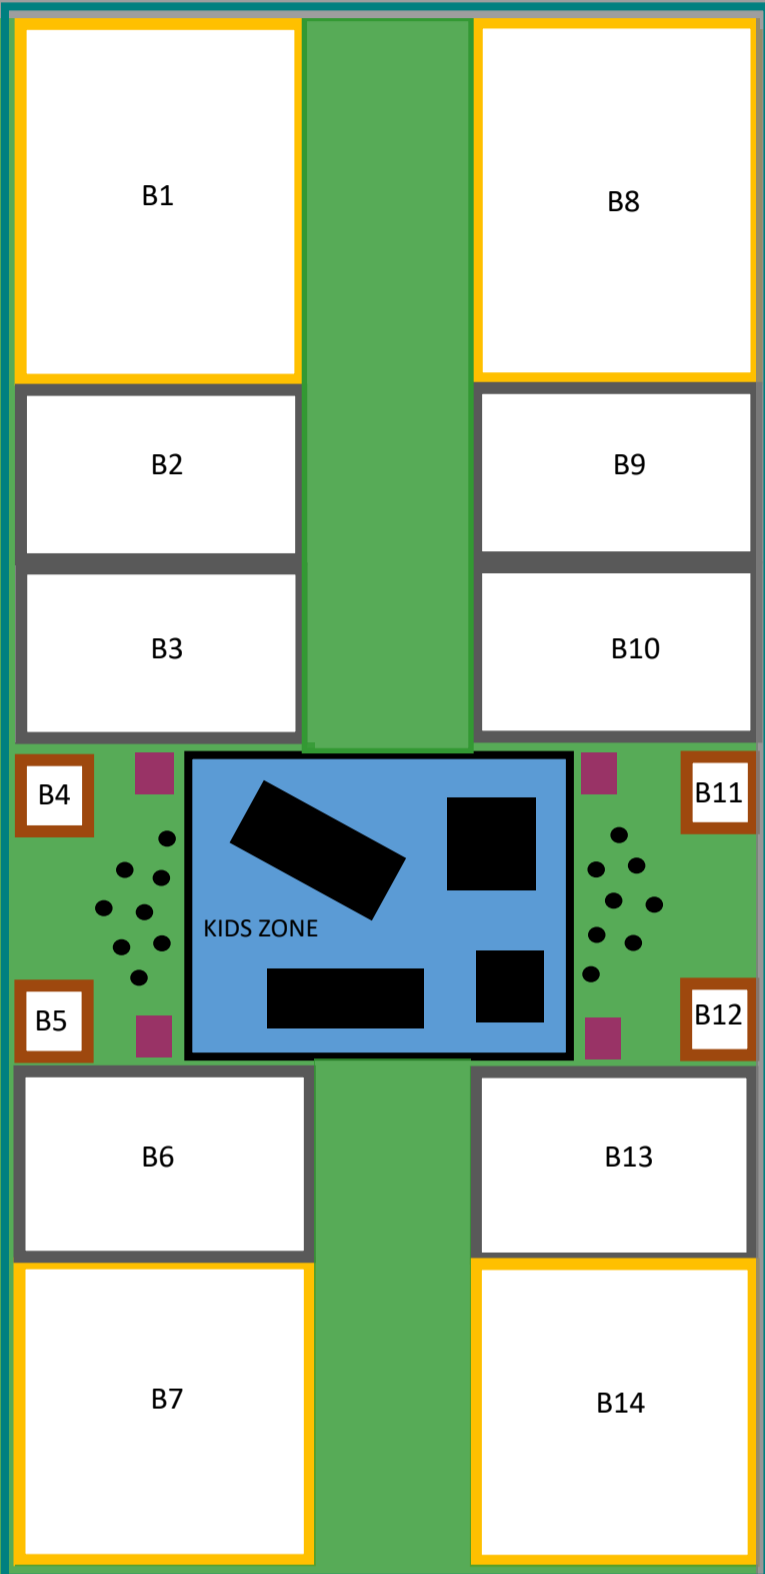

Show & Shine Trucks

Gould Ave (Entry / Exit to Show)

KEY: (Sponsor sites are indicative and can be altered to suit)

- Gold Sponsor Site
- Silver Sponsor Site
- Bronze Sponsor Site
- Trade Exhibitor Site
- A Block
- B Block
- C Block
- D Block
- E Block
- Food / Coffee Van
- Kid Zone
- Seating (Tables or Grandstand)
- Main Concrete / Gravel Walkway
- Main Grass Walkway

Working Display

Show & Shine Trucks Start Here More this way

Abbott Street

Deans Ave

Royal Ave

Macfarlane Ave

Show & Shine Trucks Start Here More this way

Robinson Street

Classic Trucks Show & Shine

Mackenzie Drive

Showgrounds Oval—NO ENTRY

More food this way

Show & Shine Trucks Start Here More this way