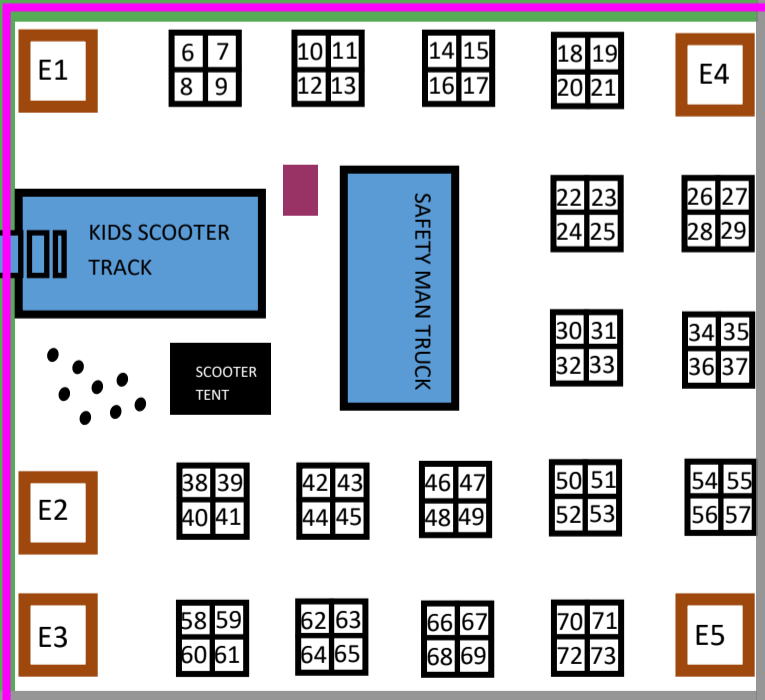

Show & Shine Trucks

Gould Ave (Entry / Exit to Show)

KEY: (Sponsor sites are indicative and can be altered to suit)

- Gold Sponsor Site
- Silver Sponsor Site
- Bronze Sponsor Site
- Trade Exhibitor Site
- A Block
- B Block
- C Block
- D Block
- E Block
- Food / Coffee Van
- Kid Zone
- Seating (Tables or Grandstand)
- Main Concrete / Gravel Walkway
- Main Grass Walkway

Working Display

Show & Shine Trucks Start Here More this way

Abbott Street

Deans Ave

Royal Ave

Macfarlane Ave

Show & Shine Trucks Start Here More this way

Robinson Street

Classic Trucks Show & Shine

Mackenzie Drive

Showgrounds Oval—NO ENTRY

More food this way

Show & Shine Trucks Start Here More this way