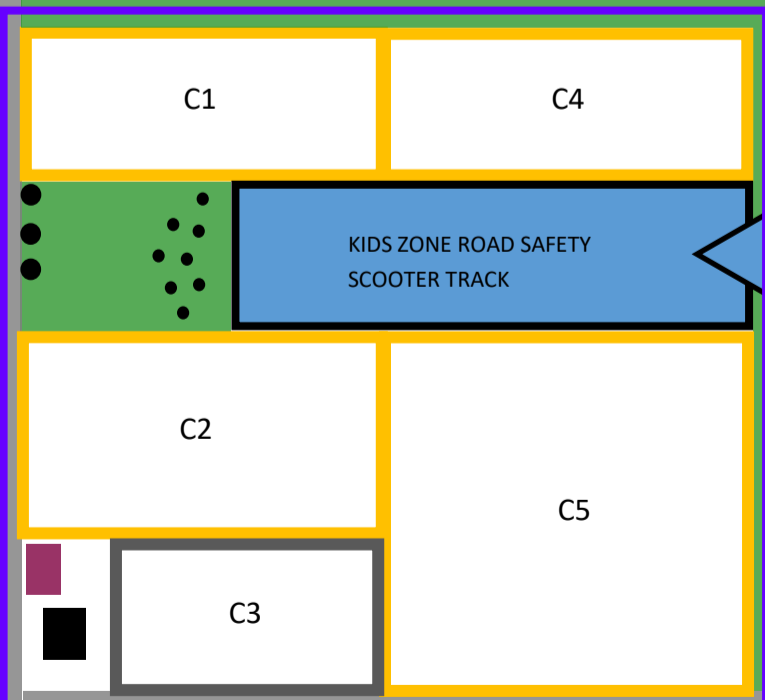

Show & Shine Trucks

Gould Ave (Entry / Exit to Show)

KEY: (Sponsor sites are indicative and can be altered to suit)

- Gold Sponsor Site
- Silver Sponsor Site
- Bronze Sponsor Site
- Trade Exhibitor Site
- A Block
- B Block
- C Block
- D Block
- E Block
- Food / Coffee Van
- Kid Zone
- Seating (Tables or Grandstand)
- Main Concrete / Gravel Walkway
- Main Grass Walkway

Working Display

Show & Shine Trucks Start Here More this way

Abbott Street

Deans Ave

Royal Ave

Macfarlane Ave

Show & Shine Trucks Start Here More this way

Robinson Street

Classic Trucks Show & Shine

Mackenzie Drive

Showgrounds Oval—NO ENTRY

More food this way

Show & Shine Trucks Start Here More this way